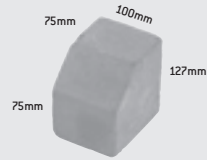

elemental kerbs

Brochure page 113.

KS Kerb
100 x 127 x 125mm

**KS External
Corner Kerb**

**KS Internal
Corner Kerb**

Chestnut, price each

Beech, price each

Pack coverage

No. per pack

Weight per pack

	KS Kerb 100 x 127 x 125mm	KS External Corner Kerb	KS Internal Corner Kerb
Chestnut, price each			
Beech, price each			
Pack coverage	21.6 linear m	-	-
No. per pack	216	36	36
Weight per pack	856kg	190kg	180kg