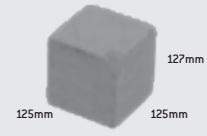

elemental kerbs

Brochure page 113.

KS Kerb
100 x 127 x 125mm

**KS External
Corner Kerb**

**KS Internal
Corner Kerb**

Chestnut, price each

Beech, price each

Pack coverage

No. per pack

Weight per pack

	KS Kerb 100 x 127 x 125mm	KS External Corner Kerb	KS Internal Corner Kerb
Chestnut, price each			
Beech, price each			
Pack coverage	21.6 linear m	-	-
No. per pack	216	36	36
Weight per pack	856kg	190kg	180kg