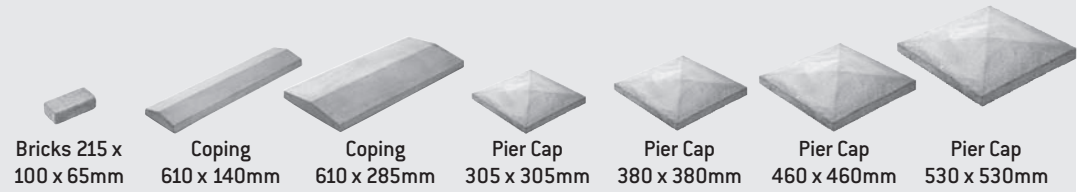

# Ianark walling

Brochure page 47.

Price m<sup>2</sup> (bricks)

**Rosso**, price each

**Maraville**, price each

**White**, price each

Face area per pack mortared

No. per face m<sup>2</sup> mortared

No. per pack

Weight per pack

	Bricks 215 x 100 x 65mm	Coping 610 x 140mm	Coping 610 x 285mm	Pier Cap 305 x 305mm	Pier Cap 380 x 380mm	Pier Cap 460 x 460mm	Pier Cap 530 x 530mm
<b>Rosso</b> , price each							
<b>Maraville</b> , price each							
<b>White</b> , price each							
Face area per pack mortared	5.6m <sup>2</sup>	-	-	-	-	-	-
No. per face m <sup>2</sup> mortared	60	-	-	-	-	-	-
No. per pack	336	70	40	20	14	4	4
Weight per pack	1000kg	530kg	650kg	210kg	310kg	140kg	210kg

**York Buff**, Price each

No. per pack

Weight per pack

	600 x 140mm	600 x 280mm	300 x 300mm	380 x 380mm	455 x 455mm	530 x 530mm
<b>York Buff</b> , Price each						
No. per pack	70	36	30	14	12	6
Weight per pack	500kg	630kg	270kg	230kg	300kg	230kg