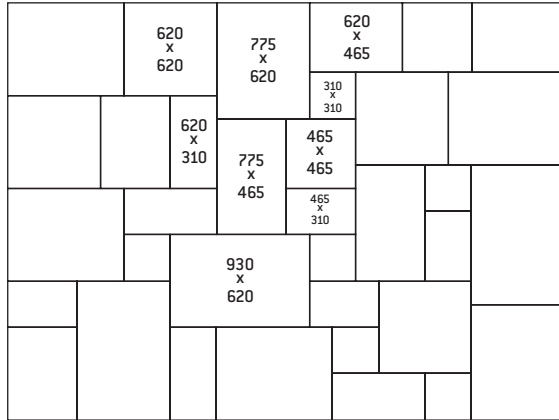

project pack layouts

The drawings on pages 44 to 49 show examples of the layouts that can be achieved using Stonemarket Project Packs. Dimensions are listed for the various rectangles that can be formed. Drawings are then shown of one example layout for some

of those rectangles. For each rectangle, many other layout permutations are possible. Refer to Retail Brochure, page 128, for Principles of Random Layouts.

Millstone Flag and Yorkstone Riven are more competitively priced when supplied in full packs of single sizes. For larger areas, it is more economic to buy full packs of each size required, rather than attempting to combine several project packs.

Millstone Flag 9 Size Project Pack

For details see page 6. Can form rectangles: 3.72 x 2.79m, 4.18 x 2.48m, 5.58 x 1.86m, 7.44 x 1.39m, 8.37 x 1.24m or 11.16 x 0.93m

PP91 3.72 x 2.79m = 10.3m² Random Style