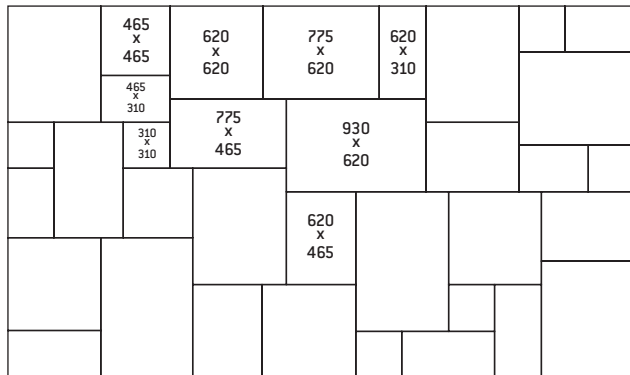

	775 x 775mm	930 x 620mm	775 x 620mm	620 x 620mm	775 x 465mm	620 x 465mm
Original, price each						
Honey Gold, price each						
Olde London, price each						
Pack Coverage incl. joints	13.2m ²	12.7m ²	10.6m ²	7.7m ²	7.2m ²	5.8m ²
No. per m ² incl. joint	1.665	1.734	2.081	2.601	2.775	3.469
No. per pack	22	22	22	20	20	20
Weight per pack	1330kg	1280kg	1070kg	780kg	730kg	580kg
No. per project pack	-	3	6	4	2	4

Original, price each
 Honey Gold, price each
 Olde London, price each
 Pack Coverage incl. joints
 No. per m² incl. joint
 No. per pack
 Weight per pack
 No. per project pack

	465 x 465mm	620 x 310mm	465 x 310mm	310 x 310mm	Flag/Coping 465 x 155 x 45mm	9 size project pack
Original, price each						
Honey Gold, price each						
Olde London, price each						
Pack Coverage incl. joints	8.6m ²	3.8m ²	5.8m ²	3.8m	2.9m ²	10.3m ²
No. per m ² incl. joint	4.625	5.203	6.937	10.406	13.874	-
No. per pack	40	20	40	40	40	35 mixed
Weight per pack	870kg	390kg	580kg	390kg	290kg	1050kg
No. per project pack	2	4	4	6	-	-

of those rectangles. For each rectangle, many other layout permutations are possible. Refer to Retail Brochure, page 128, for Principles of Random Layouts.

Millstone Flag and Yorkstone Riven are more competitively priced when supplied in full packs of single sizes. For larger areas, it is more economic to buy full packs of each size required, rather than attempting to combine several project packs.

PP92 4.18 x 2.48m = 10.3m² Random Style

PP93 5.58 x 1.86m = 10.3m² Random Style