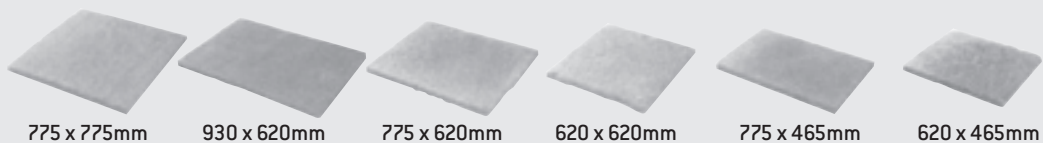

millstone flag paving

Brochure pages 14-25.

Price m²

Original, price each
 Honey Gold, price each
 Olde London, price each
 Pack Coverage incl. joints
 No. per m² incl. joint
 No. per pack
 Weight per pack
 No. per project pack

	775 x 775mm	930 x 620mm	775 x 620mm	620 x 620mm	775 x 465mm	620 x 465mm
Original, price each						
Honey Gold, price each						
Olde London, price each						
Pack Coverage incl. joints	13.2m ²	12.7m ²	10.6m ²	7.7m ²	7.2m ²	5.8m ²
No. per m ² incl. joint	1.665	1.734	2.081	2.601	2.775	3.469
No. per pack	22	22	22	20	20	20
Weight per pack	1330kg	1280kg	1070kg	780kg	730kg	580kg
No. per project pack	-	3	6	4	2	4

Original, price each
 Honey Gold, price each
 Olde London, price each
 Pack Coverage incl. joints
 No. per m² incl. joint
 No. per pack
 Weight per pack
 No. per project pack

	465 x 465mm	620 x 310mm	465 x 310mm	310 x 310mm	Flag/Coping 465 x 155 x 45mm	9 size project pack
Original, price each						
Honey Gold, price each						
Olde London, price each						
Pack Coverage incl. joints	8.6m ²	3.8m ²	5.8m ²	3.8m	2.9m ²	10.3m ²
No. per m ² incl. joint	4.625	5.203	6.937	10.406	13.874	-
No. per pack	40	20	40	40	40	35 mixed
Weight per pack	870kg	390kg	580kg	390kg	290kg	1050kg
No. per project pack	2	4	4	6	-	-

Thickness is 45mm. One Millstone Flag of each size totals 3.34m². One pack of each size totals 79.2m².
 For project pack layouts see page 44.

project pack layouts

The drawings on pages 44 to 49 show examples of the layouts that can be achieved using Stonemarket Project Packs. Dimensions are listed for the various rectangles that can be formed. Drawings are then shown of one example layout for some