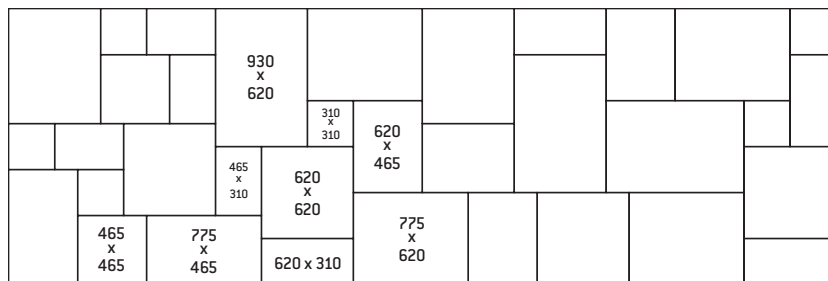

of those rectangles. For each rectangle, many other layout permutations are possible. Refer to Retail Brochure, page 128, for Principles of Random Layouts.

Millstone Flag and Yorkstone Riven are more competitively priced when supplied in full packs of single sizes. For larger areas, it is more economic to buy full packs of each size required, rather than attempting to combine several project packs.

Millstone Flag 9 Size Project Pack

For details see page 6. Can form rectangles: 3.72 x 2.79m, 4.18 x 2.48m, 5.58 x 1.86m, 7.44 x 1.39m, 8.37 x 1.24m or 11.16 x 0.93m

PP91 3.72 x 2.79m = 10.3m² Random Style

PP92 4.18 x 2.48m = 10.3m² Random Style

PP93 5.58 x 1.86m = 10.3m² Random Style