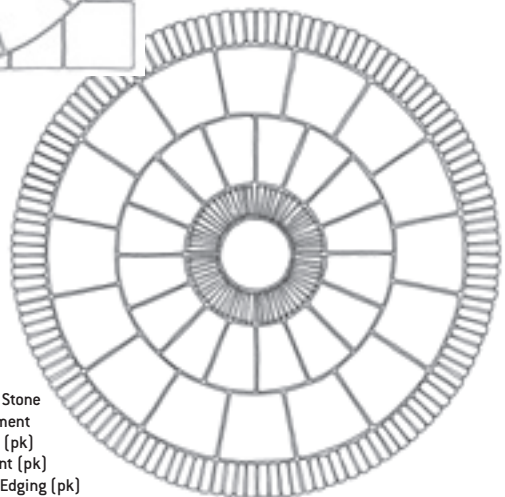

Inner Tile Segments:

MR15
Diameter 0.92m
Components:
1 no. Radius Centre Stone
4 no. Inner Tile Segment

MR25
Diameter 1.84m
Components:
1 no. Radius Centre Stone
4 no. Inner Tile Segment
16 no. Mid Segment (pk)

MR35
Diameter 2.76m
Components:
1 no. Radius Centre Stone
4 no. Inner Tile Segment
16 no. Mid Segment (pk)
16 no. Outer Segment (pk)

MR88
2.79m x 2.79m
Components:
8 no. Multi-purpose Segment
16 no. Mid Segment (pk)
16 no. Outer Segment (pk)
4 no. 5 piece Corner Infill Set

MR38
Diameter 2.76m
Components:
8 no. Multi-purpose Segment
16 no. Mid Segment (pk)
16 no. Outer Segment (pk)

MR85
2.79m x 2.79m
Components:
1 no. Radius Centre Stone
4 no. Inner Tile Segment
16 no. Mid Segment (pk)
16 no. Outer Segment (pk)
4 no. 5 piece Corner infill Set (pk)

MR48
Diameter 3.22m
Components:
8 no. Multi-purpose Segment
16 no. Mid Segment (pk)
16 no. Outer Segment (pk)
16 no. Radius Brick Edging (pk)

MR45
Diameter 3.22m
Components:
1 no. Radius Centre Stone
4 no. Inner Tile Segment
16 no. Mid Segment (pk)
16 no. Outer Segment (pk)
16 no. Radius Brick Edging (pk)