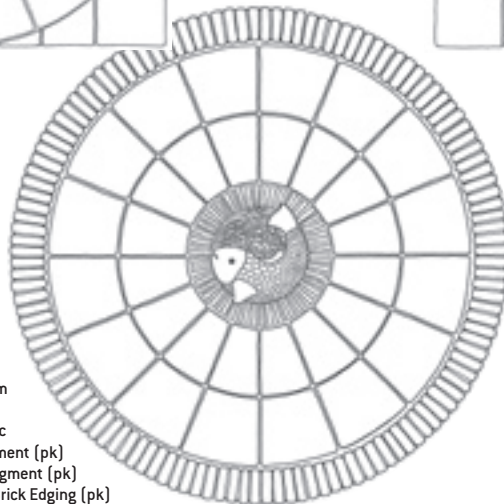

MR38
Diameter 2.76m
Components:
8 no. Multi-purpose Segment
16 no. Mid Segment (pk)
16 no. Outer Segment (pk)

MR85
2.79m x 2.79m
Components:
1 no. Radius Centre Stone
4 no. Inner Tile Segment
16 no. Mid Segment (pk)
16 no. Outer Segment (pk)
4 no. 5 piece Corner infill Set (pk)

MR70
1.86m x 1.86m
Components:
1 no. Aztec Sun/Star Mosaic (pk)
4 no. 3 piece Corner Infill Set

Aztec Sun
Diameter 1.84m

MR79
1.86m x 1.86m
Components:
1 no. Koi Mosaic
16 no. Mid Segment (pk)
4 no. 3 piece Corner Infill Sets

MR39
Diameter 2.76m
Components:
1 no. Koi Mosaic
16 no. Mid Segment (pk)
16 no. Outer Segment (pk)

MR30
Diameter 2.76m
Components:
1 no. Aztec Sun/Star Mosaic (pk)
16 no. Outer Segment (pk)

MR89
2.79m x 2.79m
Components:
1 no. Koi Mosaic
16 no. Mid Segment (pk)
16 no. Outer Segment (pk)
4 no. 5 piece
Corner Infill Set (pk)

MR80
2.79m x 2.79m
Components:
1 no. Aztec Sun/Star Mosaic (pk)
16 no. Outer Segment (pk)
4 no. 5 piece Corner Infill Set (pk)

MR49
Diameter 3.22m
Components:
1 no. Koi Mosaic
16 no. Mid Segment (pk)
16 no. Outer Segment (pk)
16 no. Radius Brick Edging (pk)