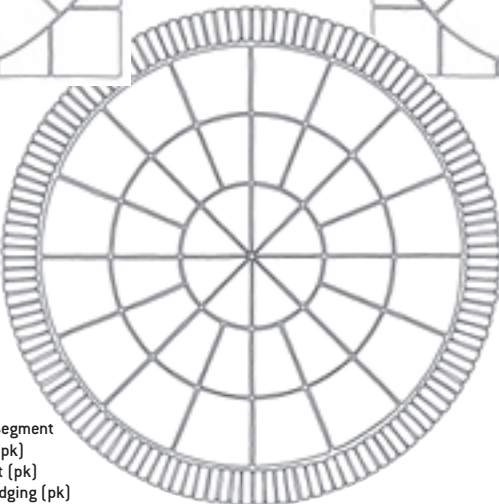

Inner Tile Segments:

MR15
Diameter 0.92m
Components:
1 no. Radius Centre Stone
4 no. Inner Tile Segment

MR25
Diameter 1.84m
Components:
1 no. Radius Centre Stone
4 no. Inner Tile Segment
16 no. Mid Segment (pk)

MR78
1.86m x 1.86m
Components:
8 no. Multi-purpose Segment
16 no. Mid Segment (pk)
4 no. 3 piece Corner Infill Set

MR75
1.86m x 1.86m
Components:
1 no. Radius Centre Stone
4 no. Inner Tile Segment
16 no. Mid Segment (pk)
4 no. 3 piece Corner Infill Set

MR35
Diameter 2.76m
Components:
1 no. Radius Centre Stone
4 no. Inner Tile Segment
16 no. Mid Segment (pk)
16 no. Outer Segment (pk)

MR88
2.79m x 2.79m
Components:
8 no. Multi-purpose Segment
16 no. Mid Segment (pk)
16 no. Outer Segment (pk)
4 no. 5 piece Corner Infill Set

MR38
Diameter 2.76m
Components:
8 no. Multi-purpose Segment
16 no. Mid Segment (pk)
16 no. Outer Segment (pk)

MR85
2.79m x 2.79m
Components:
1 no. Radius Centre Stone
4 no. Inner Tile Segment
16 no. Mid Segment (pk)
16 no. Outer Segment (pk)
4 no. 5 piece Corner infill Set (pk)