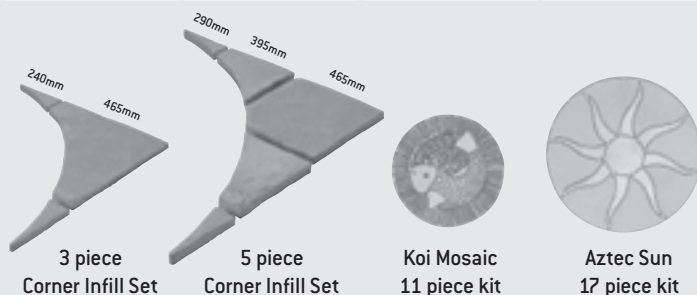

millstone radius paving and features

Brochure pages 14, 20, 21, 24, 25.

Original, price each
Honey Gold, price each
Olde London, price each
Antique Red, price each

| | | | | | | |
|--------------------|-------|-------|-------|--------|--------|--------|
| No. per circle | 1 | 4 | 8 | 16 | 16 | 16 |
| Diameter of circle | 460mm | 920mm | 920mm | 1840mm | 2760mm | 3220mm |
| No. per pack | 40 | 20 | 16 | 16 | 16 | 16 |
| Weight per pack | 670kg | 210kg | 130kg | 200kg | 330kg | 190kg |

Original, price each
Honey Gold, price each
Olde London, price each

| | | | | |
|---------------------|-----------|-----------|--------|--------|
| No. per circle | 4 sets | 4 sets | 1 | 1 |
| Diameter per circle | 1860mm sq | 2790mm sq | 920mm | 1840mm |
| No. per pack | 8 sets | 4 sets | 5 kits | 1 kit |
| Weight per pack | 160kg | 170kg | 340kg | 270kg |

Thickness is 45mm.

For drawings of circles see page 39, 40.

commonly used product sets – millstone radius

Multi-purpose Segments:

MR18
Diameter 0.92m
Components:
8 no. Multi-purpose Segment

MR28
Diameter 1.84m
Components:
8 no. Multi-purpose Segment
16 no. Mid Segment (pk)

MR35
Diameter 2.76m
Components:
1 no. Radius Centre Stone
4 no. Inner Tile Segment
16 no. Mid Segment (pk)
16 no. Outer Segment (pk)

MR88
2.79m x 2.79m
Components:
8 no. Multi-purpose Segment
16 no. Mid Segment (pk)
16 no. Outer Segment (pk)
4 no. 5 piece Corner Infill Set