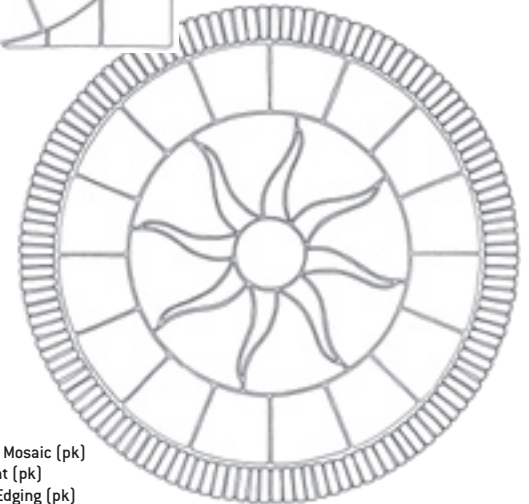

MR70
1.86m x 1.86m
Components:
1 no. Aztec Sun/Star Mosaic (pk)
4 no. 3 piece Corner Infill Set

Aztec Sun
Diameter 1.84m

MR79
1.86m x 1.86m
Components:
1 no. Koi Mosaic
16 no. Mid Segment (pk)
4 no. 3 piece Corner Infill Sets

MR39
Diameter 2.76m
Components:
1 no. Koi Mosaic
16 no. Mid Segment (pk)
16 no. Outer Segment (pk)

MR30
Diameter 2.76m
Components:
1 no. Aztec Sun/Star Mosaic (pk)
16 no. Outer Segment (pk)

MR89
2.79m x 2.79m
Components:
1 no. Koi Mosaic
16 no. Mid Segment (pk)
16 no. Outer Segment (pk)
4 no. 5 piece
Corner Infill Set (pk)

MR80
2.79m x 2.79m
Components:
1 no. Aztec Sun/Star Mosaic (pk)
16 no. Outer Segment (pk)
4 no. 5 piece Corner Infill Set (pk)

MR49
Diameter 3.22m
Components:
1 no. Koi Mosaic
16 no. Mid Segment (pk)
16 no. Outer Segment (pk)
16 no. Radius Brick Edging (pk)

MR40
Diameter 3.22m
Components:
1 no. Aztec Sun/Star Mosaic (pk)
16 no. Outer Segment (pk)
16 no. Radius Brick Edging (pk)