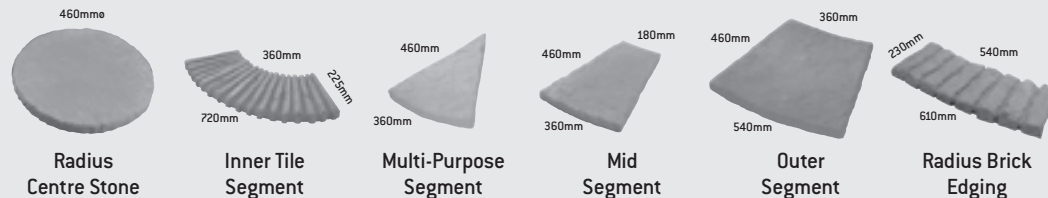

millstone radius paving and features

Brochure pages 14, 20, 21, 24, 25.

Original, price each
Honey Gold, price each
Olde London, price each
Antique Red, price each

| | | | | | | |
|--------------------|-------|-------|-------|--------|--------|--------|
| No. per circle | 1 | 4 | 8 | 16 | 16 | 16 |
| Diameter of circle | 460mm | 920mm | 920mm | 1840mm | 2760mm | 3220mm |
| No. per pack | 40 | 20 | 16 | 16 | 16 | 16 |
| Weight per pack | 670kg | 210kg | 130kg | 200kg | 330kg | 190kg |

Original, price each
Honey Gold, price each
Olde London, price each

| | | | | |
|---------------------|-----------|-----------|--------|--------|
| No. per circle | 4 sets | 4 sets | 1 | 1 |
| Diameter per circle | 1860mm sq | 2790mm sq | 920mm | 1840mm |
| No. per pack | 8 sets | 4 sets | 5 kits | 1 kit |
| Weight per pack | 160kg | 170kg | 340kg | 270kg |

Thickness is 45mm.

For drawings of circles see page 39, 40.

commonly used product sets – millstone radius

Multi-purpose Segments:

MR18
Diameter 0.92m
Components:
8 no. Multi-purpose Segment

MR28
Diameter 1.84m
Components:
8 no. Multi-purpose Segment
16 no. Mid Segment (pk)

Inner Tile Segments:

MR15
Diameter 0.92m
Components:
1 no. Radius Centre Stone
4 no. Inner Tile Segment

MR25
Diameter 1.84m
Components:
1 no. Radius Centre Stone
4 no. Inner Tile Segment
16 no. Mid Segment (pk)