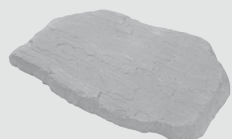

# millstone stepping stones

Brochure pages 23, 27.

Random Shaped  
570 max. x 400 max. mm

Circular  
460mmø

**Original**, price each

**Honey Gold**, price each

**Olde London**, price each

No. per pack