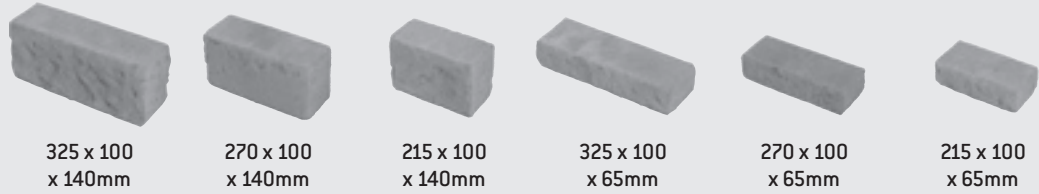

# millstone walling

Brochure pages 23, 25.

Price face m<sup>2</sup>

325 x 100  
x 140mm

270 x 100  
x 140mm

215 x 100  
x 140mm

325 x 100  
x 65mm

270 x 100  
x 65mm

215 x 100  
x 65mm

**Original**, price each

**Honey Gold**, price each

Face area per pack mortared

No. per face m<sup>2</sup> mortared

No. per pack

Weight per pack

	3.9m <sup>2</sup>	3.9m <sup>2</sup>	3.9m <sup>2</sup>	3.9m <sup>2</sup>	3.9m <sup>2</sup>
	20	24	30	40	60
	76	92	114	152	228
	750kg	750kg	750kg	700kg	700kg

Hogsback Coping  
440 x 215 x 105mm

Peaked Coping  
440 x 275 x 120mm

Pier Cap  
500 x 500 x 180mm

**Original**, price each

**Honey Gold**, price each

Face area per pack mortared

No. per face m<sup>2</sup> mortared

No. per pack

Weight per pack

	-	-	-
	-	-	-
	24	24	4
	390kg	520kg	210kg

One block of each size builds 0.19m<sup>2</sup>, single skin. One pack of each size builds 23.1m<sup>2</sup> single skin.