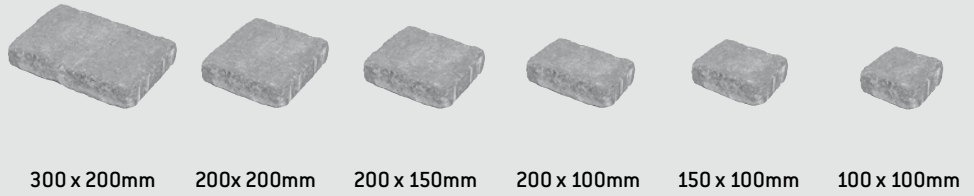

pavilion paviers

Brochure pages 114, 115.

Price m²

Bracken, price per 6 size project pack
Ember, price per 6 size project pack
Burnt Ochre, price per 6 size project pack
 Pack coverage
 Weight per pack
 No. per project pack
 Thickness is 50mm.

300 x 200mm	200x 200mm	200 x 150mm	200 x 100mm	150 x 100mm	100 x 100mm
10.56m ²					
1240kg					
60	60	72	60	48	48