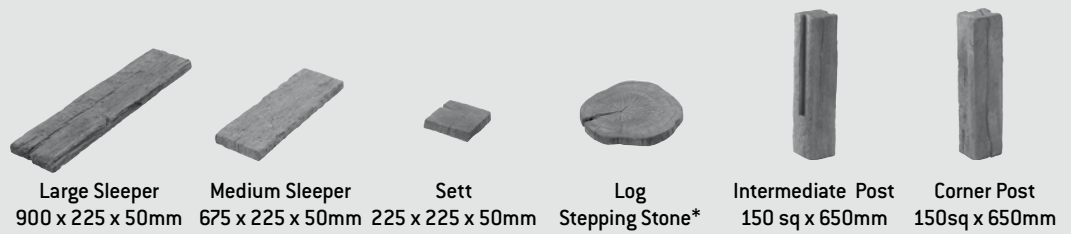

timberstone

Brochure pages 30, 31.

Price m²

Driftwood, price each

Coppice Brown, price each

	Large Sleeper 900 x 225 x 50mm	Medium Sleeper 675 x 225 x 50mm	Sett 225 x 225 x 50mm	Log Stepping Stone*	Intermediate Post 150 sq x 650mm	Corner Post 150sq x 650mm
Pack coverage	4.0m ²	3.0m ²	2.0m ²	-	-	-
No. per m ²	4.9	6.6	19.6	-	-	-
No. per pack	20	20	40	60*	8	8
Weight per pack	425kg	338kg	212kg	619kg	228kg	228kg

*Each pallet contains logs of varying designs and dimensions.
 Sizes will vary from: 300-450mm diameter, 40-75mm thickness.