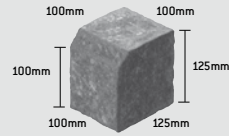

trident kerbs

Brochure pages 111.

KL Straight
100 x 125 x 200mm

KS Straight
100 x 125 x 125mm

Charcoal, price each
Linear metres per pack
No. per linear metre
No. per pack
Weight per pack

	KL Straight	KS Straight
Linear metres per pack	21.6	32.4
No. per linear metre	10	10
No. per pack	216	324
Weight per pack	1100kg	1020kg