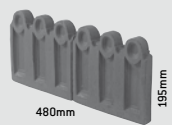

## victorian edgings

Brochure pages 25, 27.

480mm

195mm

Clarendon

480mm

195mm

Vintage

465mm

170mm

Double Rope Top

230mm

170mm

Single Rope Top

45mm

280mm

Corner Post

**Midnight Blue**, price each

**Clay Red**, price each

No. per pack

Weight per pack

	Clarendon	Vintage	Double Rope Top	Single Rope Top	Corner Post
<b>Midnight Blue</b> , price each					
<b>Clay Red</b> , price each					
No. per pack	50	50	52	104	120
Weight per pack	310kg	270kg	240kg	240kg	160kg