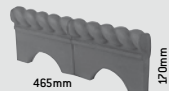

## victorian edgings

Brochure pages 25, 27.

480mm

195mm

Clarendon

480mm

195mm

Vintage

465mm

170mm

Double Rope Top

230mm

170mm

Single Rope Top

45mm

280mm

Corner Post

**Midnight Blue**, price each

**Clay Red**, price each

No. per pack

Weight per pack

	Clarendon	Vintage	Double Rope Top	Single Rope Top	Corner Post
<b>Midnight Blue</b> , price each					
<b>Clay Red</b> , price each					
No. per pack	50	50	52	104	120
Weight per pack	310kg	270kg	240kg	240kg	160kg