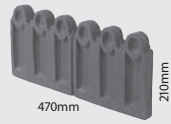

victorian edgings

Brochure pages 26, 29.

Clarendon

Vintage

Double Rope Top

Single Rope Top

Corner Post

Midnight Blue, price each

Clay Red, price each

No. per pack

Weight per pack

50	50	52	104	120
310kg	270kg	240kg	240kg	160kg