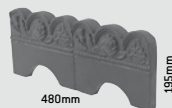

## victorian edgings

Brochure pages 25, 27.

480mm

195mm

Clarendon

480mm

195mm

Vintage

465mm

170mm

Double Rope Top

230mm

170mm

Single Rope Top

45mm

280mm

Corner Post

**Midnight Blue**, price each

**Clay Red**, price each

No. per pack

Weight per pack

	Clarendon	Vintage	Double Rope Top	Single Rope Top	Corner Post
<b>Midnight Blue</b> , price each					
<b>Clay Red</b> , price each					
No. per pack	50	50	52	104	120
Weight per pack	310kg	270kg	240kg	240kg	160kg