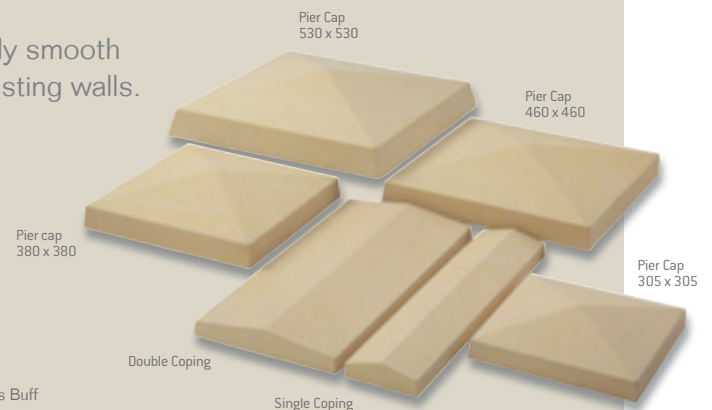

copings and pier caps

Peaked Copings and Pyramid Pier Caps have a beautifully smooth finish and come in several sizes to suit most new and existing walls.

Colour options • White • Buff

	sizes [mm]	no. per pack	weight/kg per pack	Colours
Single Coping	610 x 140	70	515	all
Double Coping	610 x 285	40	657	all
Pier Cap	305 x 305	8	88	all
Pier Cap	380 x 380	10	218	all
Pier Cap	460 x 460	4	134	all
Pier Cap	530 x 530	4	204	all

See page 139 for Wall Building Guide