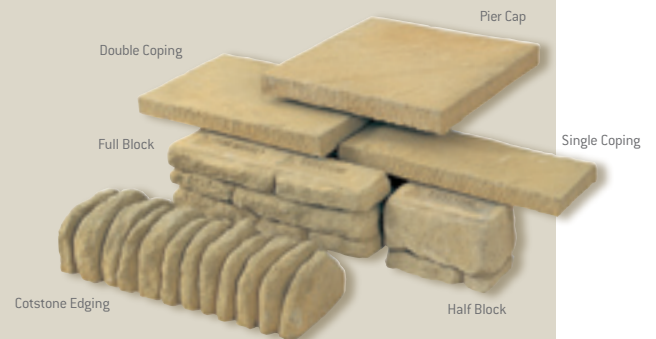

cotstone walling

An authentic reproduction of the dry stone walling which is a familiar sight in the Cotswolds, Cotstone Walling is very quick and easy to use as each piece is a composite block appearing to be made of several pieces of stone.

Colour option: • Cotswold

	sizes [mm]	m ² per pack	no. per pack	weight/kg per pack
Full Block	450 x 100 x 140	5.4	80	1060
Half Block	225 x 100 x 140	2.7	80	530
Single Coping	450 x 160 x 45	-	40	270
Double Coping	450 x 280 x 45	-	20	240
Pier Cap	410 x 410 x 45	-	20	310
Cotstone Edging	430 x 180 x 130	-	20	363

See page 139 for Wall Building Guide

copings and pier caps

Peaked Copings and Pyramid Pier Caps have a beautifully smooth finish and come in several sizes to suit most new and existing walls.

Colour options • White • Buff

	sizes [mm]	no. per pack	weight/kg per pack	Colours
Single Coping	610 x 140	70	515	all
Double Coping	610 x 285	40	657	all
Pier Cap	305 x 305	8	88	all
Pier Cap	380 x 380	10	218	all
Pier Cap	460 x 460	4	134	all
Pier Cap	530 x 530	4	204	all