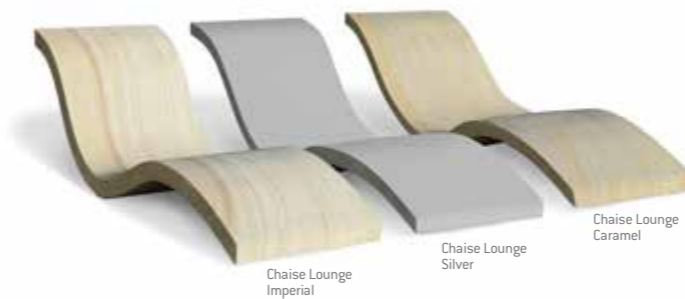

avant-garde

Avant-garde paving is cut from a high quality, ethically sourced, Quartzitic Indian sandstone. This stunning range is sure to add a contemporary feel to any garden. Available in three superb colour options; Caramel, Silver and Imperial and a range of sizes that includes the magnificent 1.2m square Colossus.

STONEMARKET

STONEMARKET

Avant-garde, Caramel in 1.2m square Colossus format

avant-garde range

avant-garde

colour options • Silver • Caramel • Imperial

sizes (mm)	m² per pack	no. per pack	kg per pack	colours
Colossus 1210 x 1210 x 22	11.71	8	923	all
855 x 570 x 22	17.06	35	971	all
570 x 570 x 22	19.49	60	1099	all
4 size Project Pack	11.70	*44 mixed	672	all

*Project pack contains: 10 no. 855 x 570 x 22mm, 13 no. 570 x 570 x 22mm, 11 no. 570 x 285 x 22mm, 10 no. 285 x 285 x 22mm

Thickness tolerance +/- 2mm. Sizes are those attained with 10mm joints
Certain site conditions can result in moisture transparency, in the form of patchiness on the surface of sandstone ranges – see Specific Advice on page 144

avant-garde chaise lounge

See illustration on page 29

sizes (mm)	no. per pack	kg per pack	colours
1650 x 600 x 70	1	258	all

Before purchase, logistical consideration must be given to the required mechanical installation and positioning of these items due to substantial weight