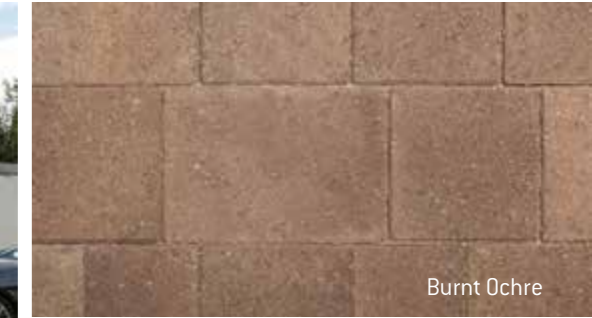

avenu new colour
new kerb

The sleek, smooth look of Avenu makes it an attractive and contemporary option in the Stonemarket Driveway collection. Available in four popular Stonemarket driveway colours and three familiar block sizes, Avenu offers maximum versatility and lasting good looks. Complete any project with the new Avenu kerb.

Avenu, Forest Blend with Avenu Kerb, Charcoal **new**

A blend of Avenu, Charcoal and Rio Paviers, Carbon with Rio Paviers, Silver and Rio Driveway Edging, Silver

Avenu, Grey **new** with Avenu Kerb, Charcoal **new**

Burnt Ochre

Charcoal

Forest Blend

Grey

avenu colour options • Burnt Ochre • Charcoal • Forest Blend • Grey ^{new}

sizes (mm)	m ² per pack	no. per pack	kg per pack	colours
240 x 160 x 50	11.52*	300*	1296*	all
160 x 160 x 50	10.75*	420*	1210*	all
120 x 160 x 50	10.37*	540*	1167*	all