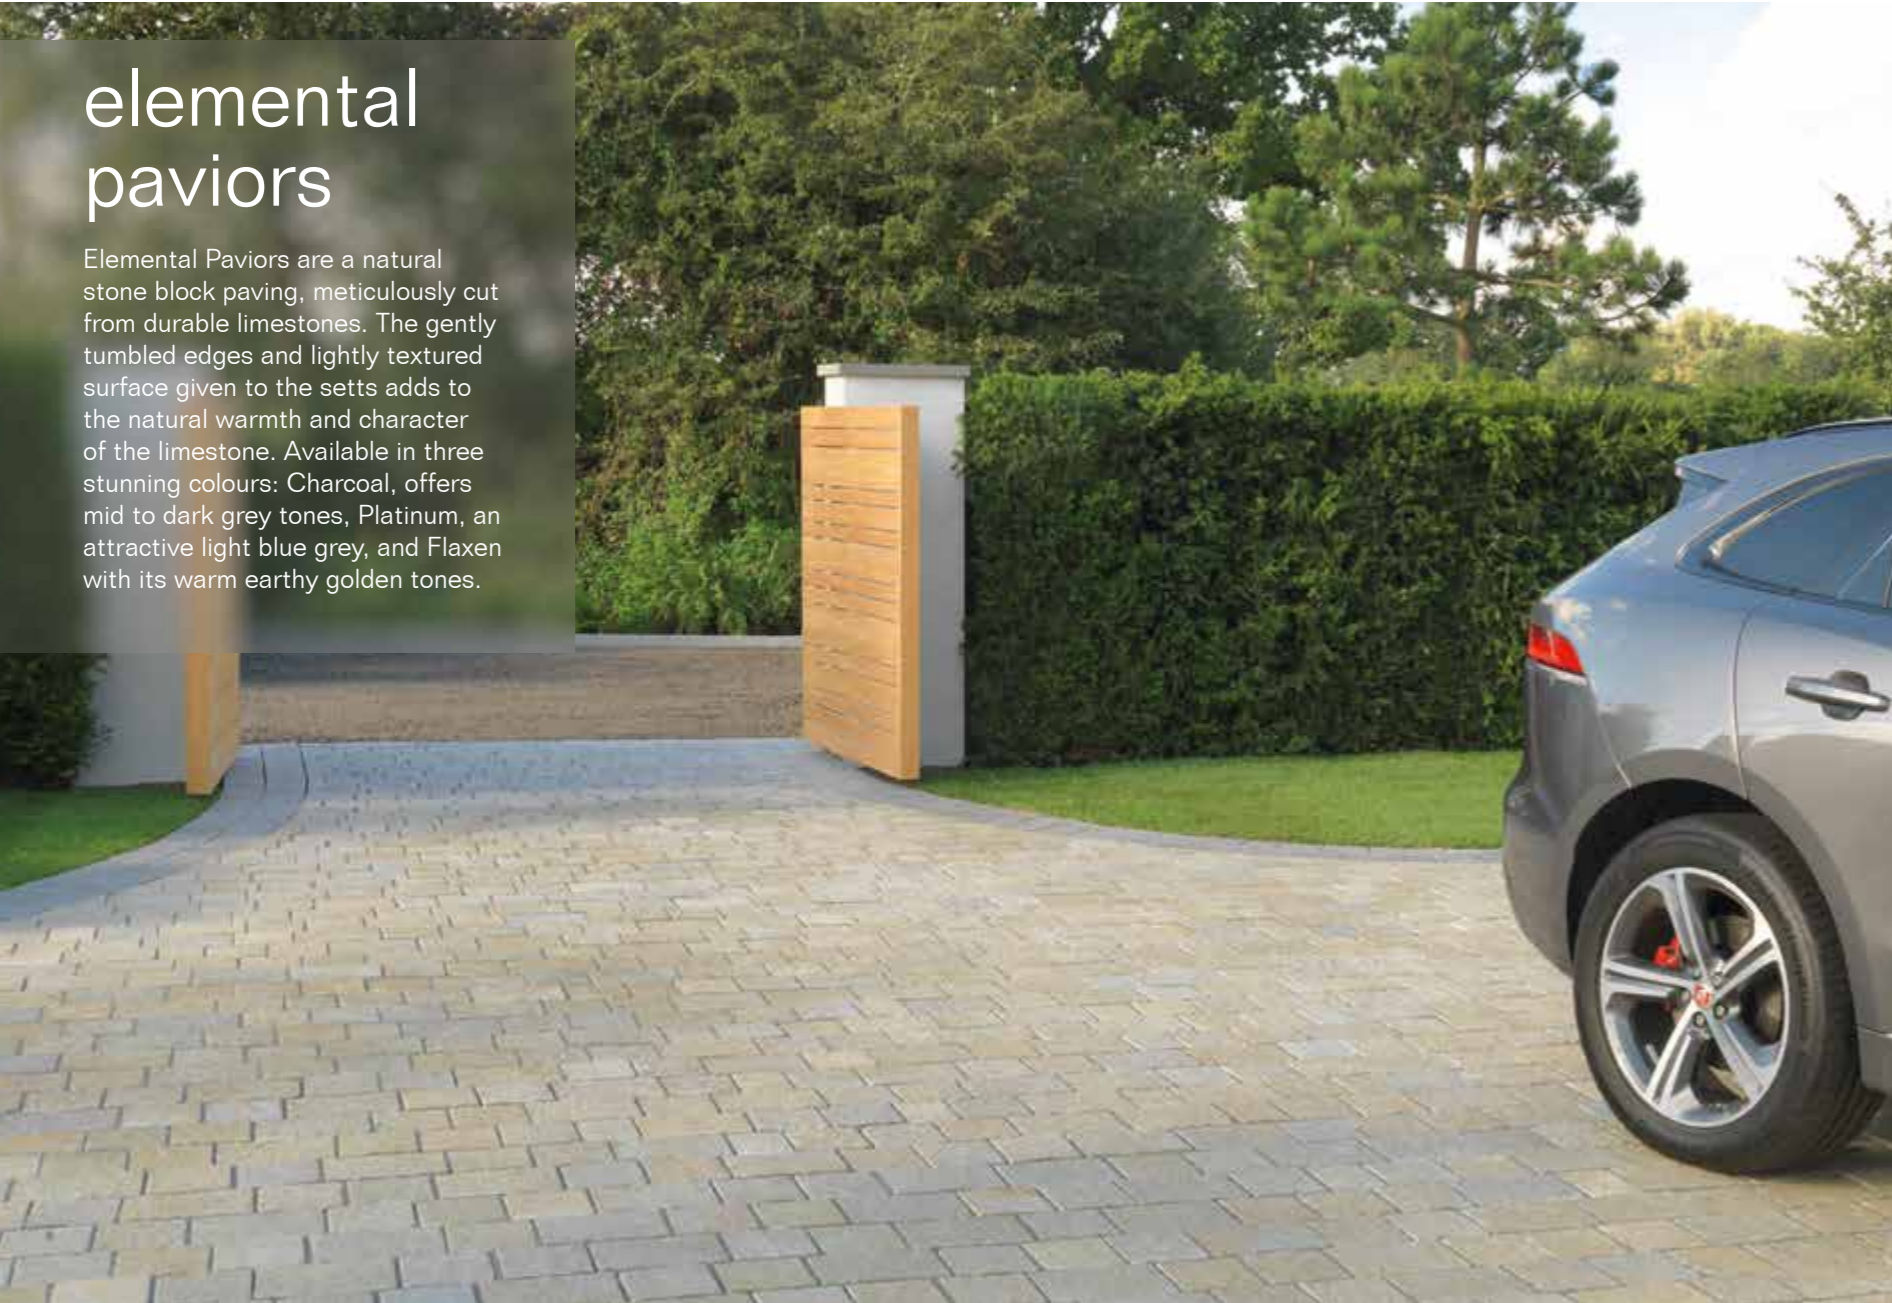

elemental paviors

Elemental Paviors are a natural stone block paving, meticulously cut from durable limestones. The gently tumbled edges and lightly textured surface given to the setts adds to the natural warmth and character of the limestone. Available in three stunning colours: Charcoal, offers mid to dark grey tones, Platinum, an attractive light blue grey, and Flaxen with its warm earthy golden tones.

*Project pack contains: 130 no. 240 x 160 x 50mm, 90 no. 160 x 160 x 50mm, 28 no. 160 x 120 x 50mm
Some early surface delamination may occur but will not affect the long term durability or performance. Note the laying advice on page 145